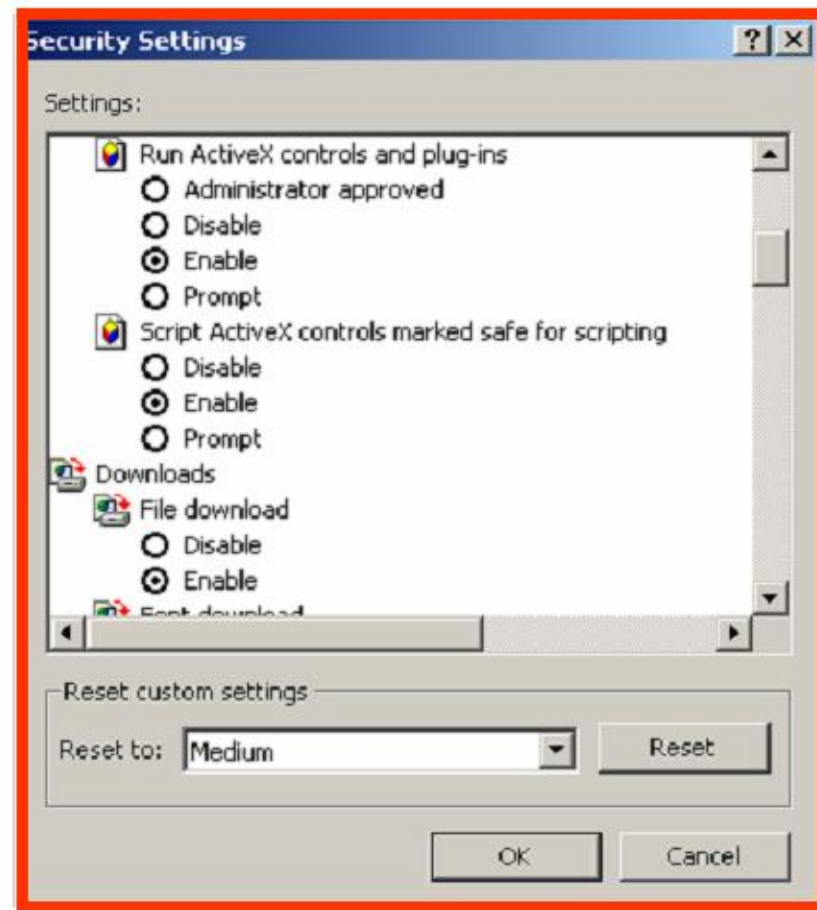

5

Should security setting be not the same as this screen,
please click each item as you see.