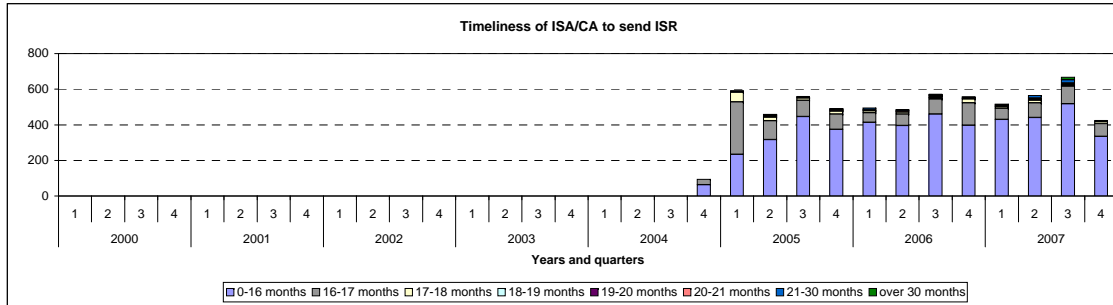

ISA	Delay	2000				2001				2002				2003				2004				2005				2006				2007			
		1	2	3	4	1	2	3	4	1	2	3	4	1	2	3	4	1	2	3	4	1	2	3	4	1	2	3	4	1	2	3	4
CA	0-16 months	0	0	0	0	0	0	0	0	0	0	0	0	0	0	0	0	0	0	0	63	234	316	445	374	414	395	461	397	430	441	518	335
	16-17 months	0	0	0	0	0	0	0	0	0	0	0	0	0	0	0	0	0	0	0	30	294	107	93	87	54	66	83	126	62	82	99	71
	17-18 months	0	0	0	0	0	0	0	0	0	0	0	0	0	0	0	0	0	0	0	0	55	19	12	16	11	10	8	21	10	14	7	11
	18-19 months	0	0	0	0	0	0	0	0	0	0	0	0	0	0	0	0	0	0	0	0	7	5	3	3	2	2	1	5	2	6	7	0
	19-20 months	0	0	0	0	0	0	0	0	0	0	0	0	0	0	0	0	0	0	0	0	1	8	3	5	3	2	2	1	1	2	1	0
	20-21 months	0	0	0	0	0	0	0	0	0	0	0	0	0	0	0	0	0	0	0	0	0	3	1	2	2	5	7	0	5	5	2	0
	21-30 months	0	0	0	0	0	0	0	0	0	0	0	0	0	0	0	0	0	0	0	0	0	0	2	3	8	6	8	5	6	14	19	6
	over 30 months	0	0	0	0	0	0	0	0	0	0	0	0	0	0	0	0	0	0	0	0	0	0	0	0	0	0	1	3	0	0	0	14
Total		0	0	0	0	0	0	0	0	0	0	0	0	0	0	0	0	0	0	0	93	591	458	559	490	494	486	571	558	516	564	667	424