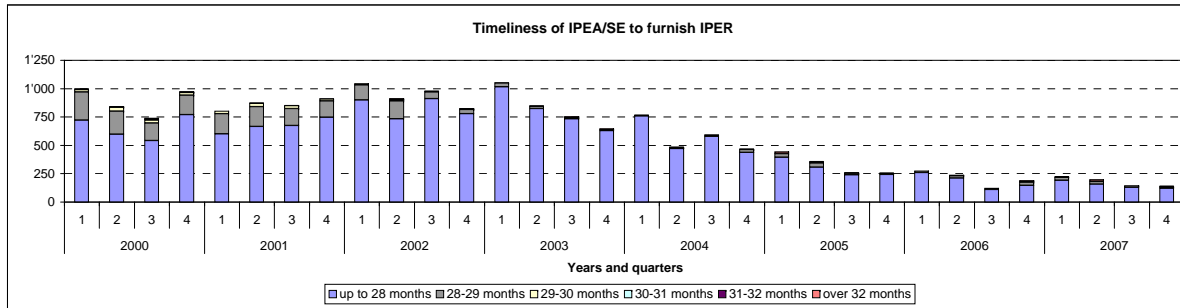

IPEA	Delay	2000				2001				2002				2003				2004				2005				2006				2007			
		1	2	3	4	1	2	3	4	1	2	3	4	1	2	3	4	1	2	3	4	1	2	3	4	1	2	3	4	1	2	3	4
SE	up to 28 months	722	597	543	769	602	667	675	748	900	733	911	779	1016	825	735	629	760	471	579	438	396	308	240	243	259	212	111	148	193	157	131	120
	28-29 months	250	205	153	174	178	175	150	145	134	160	60	37	34	19	5	10	4	8	12	25	31	36	15	9	14	20	10	26	23	23	12	10
	29-30 months	17	33	27	22	20	27	23	15	10	9	6	1	0	3	1	0	2	2	0	1	1	6	3	2	0	5	1	3	7	3	1	6
	30-31 months	5	6	3	5	1	2	3	2	0	2	0	1	1	0	0	0	0	0	0	2	0	4	1	0	0	0	0	0	0	0	0	0
	31-32 months	3	0	4	1	0	2	0	1	0	0	0	0	0	0	0	0	0	1	0	1	2	2	0	0	0	0	0	2	0	1	0	0
over 32 months	2	1	9	2	1	1	1	0	1	7	1	5	1	2	12	6	2	2	1	0	13	1	2	3	1	1	0	9	0	13	1	2	
Total		999	842	739	973	802	874	852	911	1045	911	978	823	1052	849	753	645	768	484	592	467	443	357	261	257	274	238	122	188	224	197	145	141