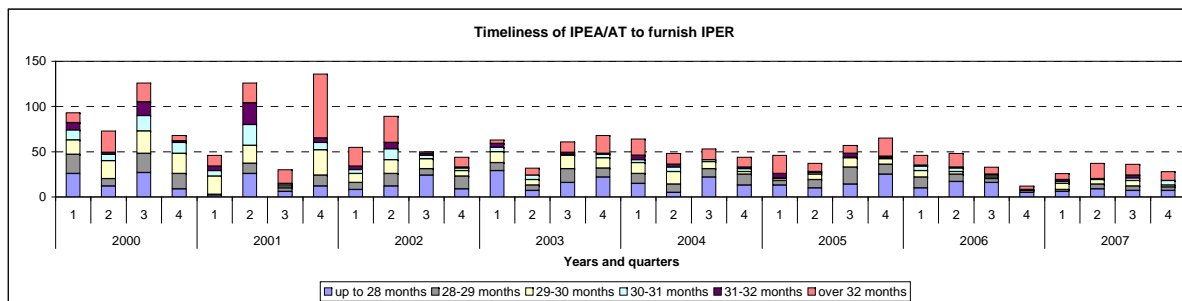

WIPO Statistics
International Bureau
International preliminary examining authorities timeliness to furnish international preliminary examination reports (IPER)

Explanations and Definitions:

IPEA	Delay	2000				2001				2002				2003				2004				2005				2006				2007			
		1	2	3	4	1	2	3	4	1	2	3	4	1	2	3	4	1	2	3	4	1	2	3	4	1	2	3	4	1	2	3	4
AT	up to 28 months	26	12	27	9	2	26	6	12	8	12	24	9	29	7	16	22	15	5	22	13	13	10	14	25	10	17	16	5	6	9	7	7
	28-29 months	21	8	21	17	1	11	4	12	8	14	7	14	9	6	15	10	11	9	9	12	5	9	19	11	12	8	4	2	2	5	5	4
	29-30 months	16	20	25	22	20	20	2	28	10	15	11	6	12	6	15	11	12	14	8	3	2	6	10	6	7	3	2	0	7	5	6	2
	30-31 months	11	7	17	12	6	23	2	8	4	12	4	3	5	5	1	4	3	5	2	3	1	2	1	1	5	4	2	0	2	1	3	5
	31-32 months	8	2	15	2	5	24	1	5	4	7	2	1	4		2	1	5	3		2	5	1	4	2	1	1	1	1	2	0	3	0
	over 32 months	11	24	21	6	12	22	15	71	21	29	2	11	4	8	12	20	18	12	12	11	20	9	9	20	11	15	8	4	7	17	12	10
Total		93	73	126	68	46	126	30	136	55	89	50	44	63	32	61	68	64	48	53	44	46	37	57	65	46	48	33	12	26	37	36	28