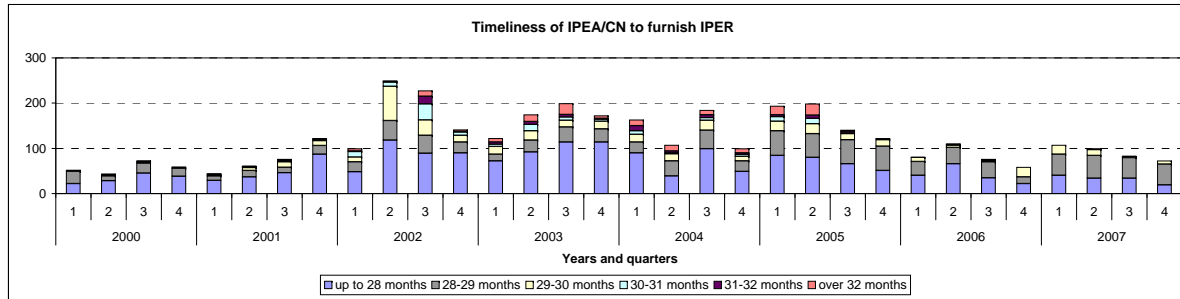

IPEA	Delay	2000				2001				2002				2003				2004				2005				2006				2007							
		1	2	3	4	1	2	3	4	1	2	3	4	1	2	3	4	1	2	3	4	1	2	3	4	1	2	3	4	1	2	3	4				
CN	up to 28 months	22	28	45	38	29	37	46	87	48	118	89	90	72	92	114	114	90	39	99	49	84	80	66	51	40	66	35	22	40	34	34	19				
	28-29 months	27	11	22	18	10	14	12	19	22	43	40	24	15	26	33	29	24	33	41	23	55	52	53	54	31	36	35	15	47	50	45	46				
	29-30 months	3	3	0	2	2	6	12	11	11	76	34	15	17	21	15	17	17	16	22	10	21	22	13	14	9	5	3	21	20	13	1	7				
	30-31 months	0	1	2	1	1	2	3	2	12	9	35	7	5	14	7	4	8	2	6	4	10	12	2	2	0	1	1	0	0	0	0	2	0	0	0	0
	31-32 months	0	0	2	0	1	1	1	1	1	2	17	1	5	6	6	2	11	4	6	4	4	7	3	0	0	0	0	0	0	0	0	0	0	0	0	0
over 32 months	0	0	1	0	1	1	2	2	5	1	12	4	8	15	24	6	13	13	10	9	19	25	3	1	1	2	2	0	0	2	1	0					
Total		52	43	72	59	44	61	76	122	99	249	227	141	122	174	199	172	163	107	184	99	193	198	140	122	81	110	76	58	107	99	83	72