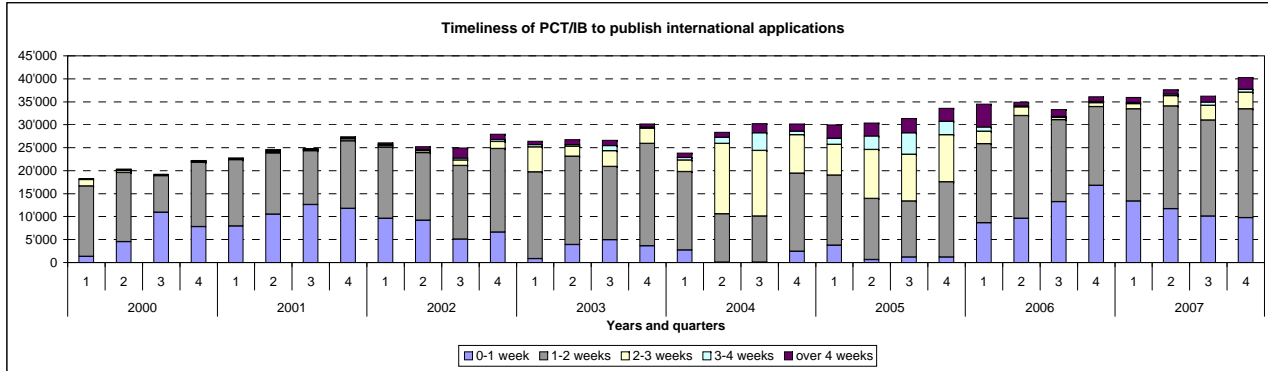

**WIPO Statistics
International Bureau
International bureau timeliness to publish and republish international applications**

Explanations and Definitions:

The first chart shows on a quarterly basis the timeliness of the international bureau (PCT/IB) to publish international applications eighteen months from the priority date.
The second chart shows on a quarterly basis the timeliness of the international bureau (PCT/IB) to republish international applications with their international search reports (ISR) from the date of receipt of the ISR at the international bureau to the date of republication.

IB	Delay	2000				2001				2002				2003				2004				2005				2006				2007			
		1	2	3	4	1	2	3	4	1	2	3	4	1	2	3	4	1	2	3	4	1	2	3	4	1	2	3	4				
PCT	0-1 week	1'302	4'548	10'914	7'801	7'965	10'503	12'610	11'751	9'601	9'212	5'062	6'652	869	3'883	4'975	3'599	2'698	41	47	2'406	3'734	659	1'206	1'213	8'664	9'600	13'203	16'804	13'409	11'676	10'114	9'775
	1-2 weeks	15'318	15'049	7'948	13'985	14'376	13'288	11'732	14'704	15'501	14'655	16'061	18'144	18'839	19'265	15'921	22'345	17'076	10'564	10'042	17'051	15'279	13'291	12'140	16'326	17'206	22'362	17'897	17'103	20'032	22'383	20'881	23'628
	2-3 weeks	1'411	409	199	167	94	311	177	424	351	429	1'178	1'528	5'408	2'123	3'384	3'273	2'528	15'291	14'270	8'306	6'711	10'650	10'176	10'225	2'679	1'876	471	844	1'119	2'244	3'173	3'655
	3-4 weeks	105	175	64	124	117	193	111	188	227	259	396	395	484	357	1'128	241	559	1'368	3'854	764	1'320	2'911	4'721	2'946	907	213	169	260	256	328	722	625
	over 4 weeks	94	126	88	119	260	279	176	337	357	684	2'261	1'211	795	1'131	1'220	738	946	1'062	2'045	1'607	2'893	2'877	3'122	2'891	5'052	843	1'538	1'049	1'152	971	1'348	2'583
Total		18'230	20'307	19'213	22'196	22'812	24'574	24'806	27'404	26'037	25'239	24'958	27'930	26'395	26'759	26'628	30'196	23'807	28'326	30'258	30'134	29'937	30'388	31'365	33'601	34'508	34'894	33'278	36'060	35'968	37'602	36'238	40'266