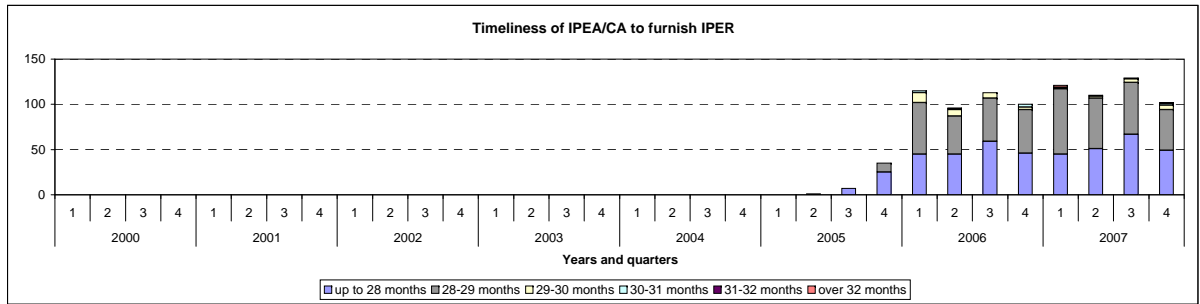

IPEA	Delay	2000				2001				2002				2003				2004				2005				2006				2007			
		1	2	3	4	1	2	3	4	1	2	3	4	1	2	3	4	1	2	3	4	1	2	3	4	1	2	3	4	1	2	3	4
CA	up to 28 months	0	0	0	0	0	0	0	0	0	0	0	0	0	0	0	0	0	0	0	0	0	1	7	25	45	45	59	46	45	51	67	49
	28-29 months	0	0	0	0	0	0	0	0	0	0	0	0	0	0	0	0	0	0	0	0	0	0	0	10	57	42	48	48	72	56	57	45
	29-30 months	0	0	0	0	0	0	0	0	0	0	0	0	0	0	0	0	0	0	0	0	0	0	0	0	11	7	6	3	1	2	4	5
	30-31 months	0	0	0	0	0	0	0	0	0	0	0	0	0	0	0	0	0	0	0	0	0	0	0	0	2	1	0	3	1	0	0	2
	31-32 months	0	0	0	0	0	0	0	0	0	0	0	0	0	0	0	0	0	0	0	0	0	0	0	0	0	0	0	0	0	1	0	1
over 32 months	0	0	0	0	0	0	0	0	0	0	0	0	0	0	0	0	0	0	0	0	0	0	0	0	0	1	0	0	2	0	1	0	
Total		0	0	0	0	0	0	0	0	0	0	0	0	0	0	0	0	0	0	0	0	0	1	7	35	115	96	113	100	121	110	129	102