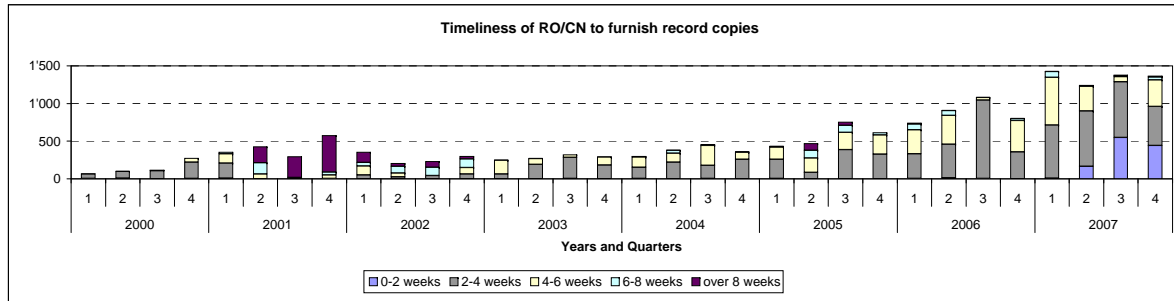

Table of Contents

Receiving offices

International Searching Authorities

International Preliminary Examining Authorities

International Bureau

**WIPO Statistics
International Bureau
Receiving offices timeliness to furnish record copies**

Explanations and Definitions:

These charts show the timeliness of the receiving offices (RO) to furnish record copies to the international bureau from the international filing date to the date of receipt at the international bureau on a quarterly basis.

RO	Delay	2000				2001				2002				2003				2004				2005				2006				2007			
		1	2	3	4	1	2	3	4	1	2	3	4	1	2	3	4	1	2	3	4	1	2	3	4	1	2	3	4	1	2	3	4
CN	0-2 weeks	4	8	2	3	8	0	1	0	1	1	0	2	0	2	4	1	5	2	5	1	6	0	1	2	4	12	6	0	9	167	549	443
	2-4 weeks	58	89	104	216	200	0	1	5	51	25	43	60	63	191	280	182	148	219	175	259	252	83	384	327	326	446	1'041	358	705	733	738	519
	4-6 weeks	5	5	7	52	124	63	6	47	118	49	1	86	183	73	34	107	138	119	262	93	164	194	232	253	321	382	33	415	633	330	69	349
	6-8 weeks	0	0	0	0	20	151	11	39	45	90	108	116	6	3	1	3	7	40	12	5	8	103	91	28	77	65	2	26	76	10	11	40
	over 8 weeks	0	0	1	0	0	210	274	483	139	40	79	34	0	1	1	1	1	4	1	3	2	88	44	1	11	4	0	4	5	2	8	14
Total		67	102	114	271	352	424	293	574	354	205	231	298	252	270	320	294	299	384	455	361	432	468	752	611	739	909	1'082	803	1'428	1'242	1'375	1'365