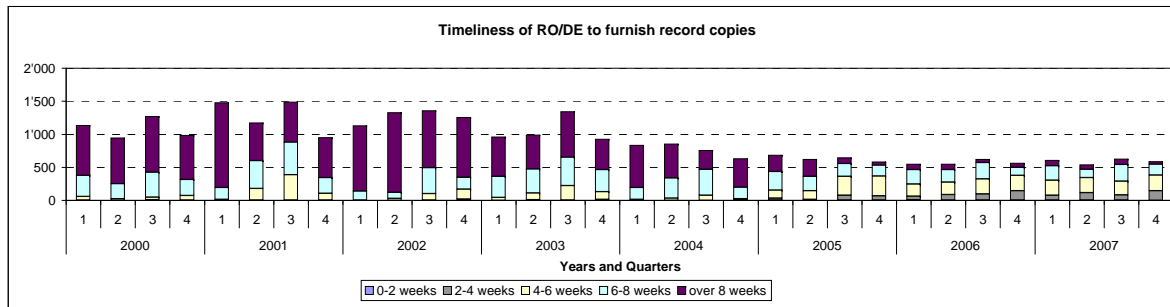

Table of Contents

Receiving offices

International Searching Authorities

International Preliminary Examining Authorities

International Bureau

**WIPO Statistics
International Bureau
Receiving offices timeliness to furnish record copies**

Explanations and Definitions:

These charts show the timeliness of the receiving offices (RO) to furnish record copies to the international bureau from the international filing date to the date of receipt at the international bureau on a quarterly basis.

RO	Delay	2000				2001				2002				2003				2004				2005				2006				2007			
		1	2	3	4	1	2	3	4	1	2	3	4	1	2	3	4	1	2	3	4	1	2	3	4	1	2	3	4	1	2	3	4
CN	0-2 weeks	4	8	2	3	8	0	1	0	1	1	0	2	0	2	4	1	5	2	5	1	6	0	1	2	4	12	6	0	9	167	549	443
	2-4 weeks	58	89	104	216	200	0	1	5	51	25	43	60	63	191	280	182	148	219	175	259	252	83	384	327	326	446	1'041	358	705	733	738	519
	4-6 weeks	5	5	7	52	124	63	6	47	118	49	1	86	183	73	34	107	138	119	262	93	164	194	232	253	321	382	33	415	633	330	69	349
	6-8 weeks	0	0	0	0	20	151	11	39	45	90	108	116	6	3	1	3	7	40	12	5	8	103	91	28	77	65	2	26	76	10	11	40
	over 8 weeks	0	0	1	0	0	210	274	483	139	40	79	34	0	1	1	1	1	4	1	3	2	88	44	1	11	4	0	4	5	2	8	14
Total		67	102	114	271	352	424	293	574	354	205	231	298	252	270	320	294	299	384	455	361	432	468	752	611	739	909	1'082	803	1'428	1'242	1'375	1'365